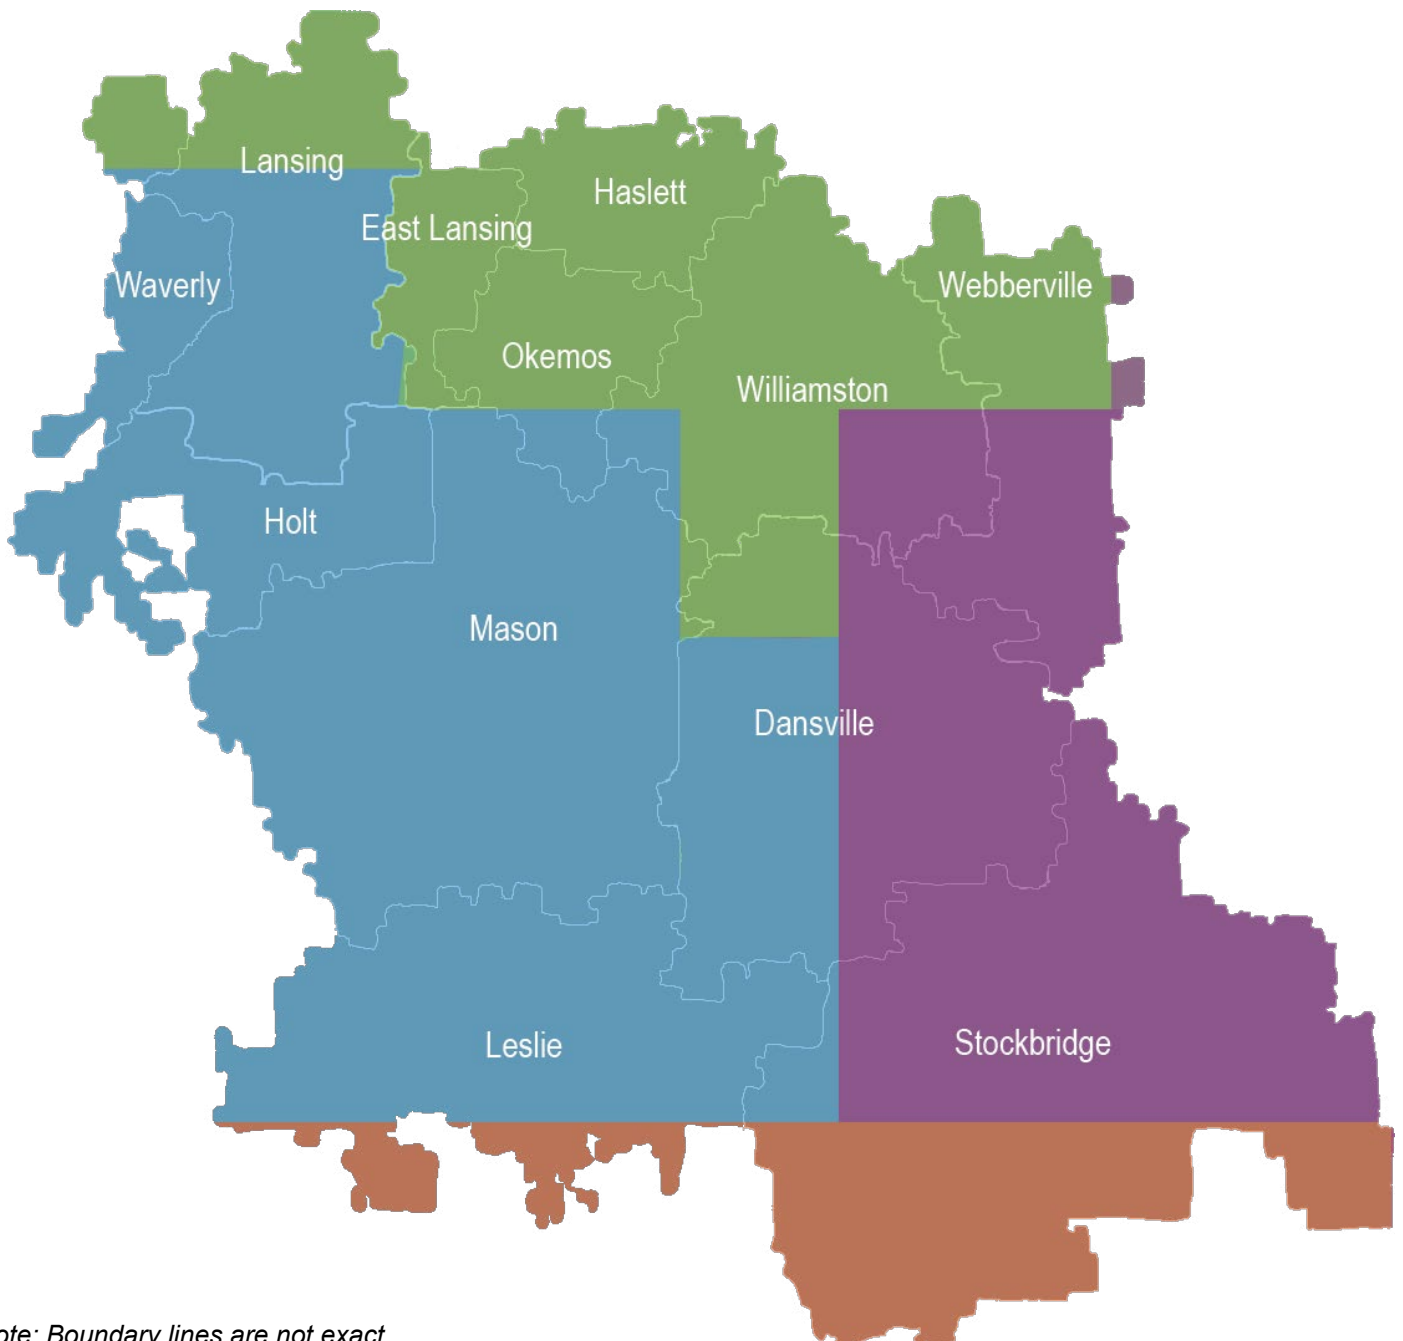

# Michigan State Senate

**Sarah Anthony (D)**  
**MI-21**

**Sue Shink (D)**  
**MI-14**

**Sam Singh (D)**  
**MI-28**

**Lana L. Theis (R)**  
**MI-22**

*Note: Boundary lines are not exact.*